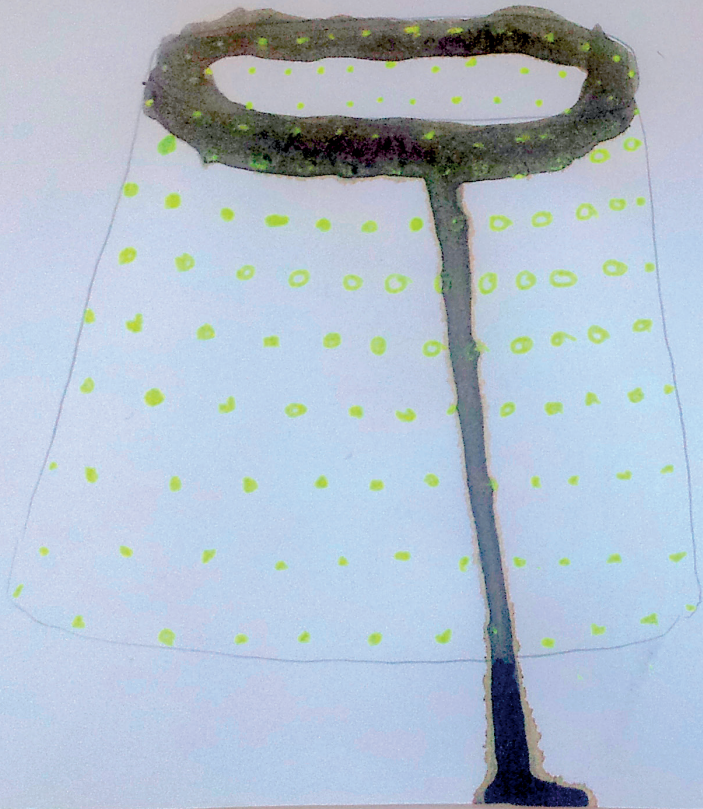

griseldis schreck

zimmerreise 2.12.16

im Rahmen von „Zimmerreisen“
des Instituts für
ländliche Schönheit (ILS)
2016

A hand-drawn illustration of a river scene. The river is depicted with brown, wavy lines representing the banks. The water is light blue and contains several yellow fish of various sizes and shapes. There are also numerous yellow circles of different sizes scattered throughout the water, representing bubbles or small fish. The background is a light, textured blue. The text "Vielen Dank für den schönen Nachmittag, liebe Janosa!" is written in the upper right quadrant of the drawing.

Vielen Dank für den schönen Nachmittag,
liebe Janosa!

griseldis schreck
moongri.de